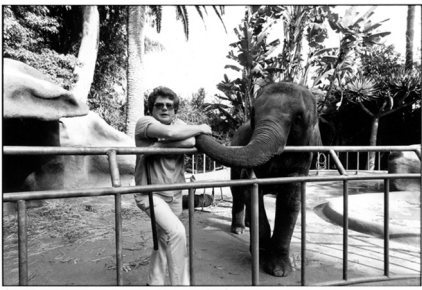

SUSAN KUHLMAN

UNTITLED

22" X 27" FRAMED SILVER GELATIN PRINT

$600

SUSANKUHLMAN.COM

SUSAN@SUSANKUHLMAN.COM